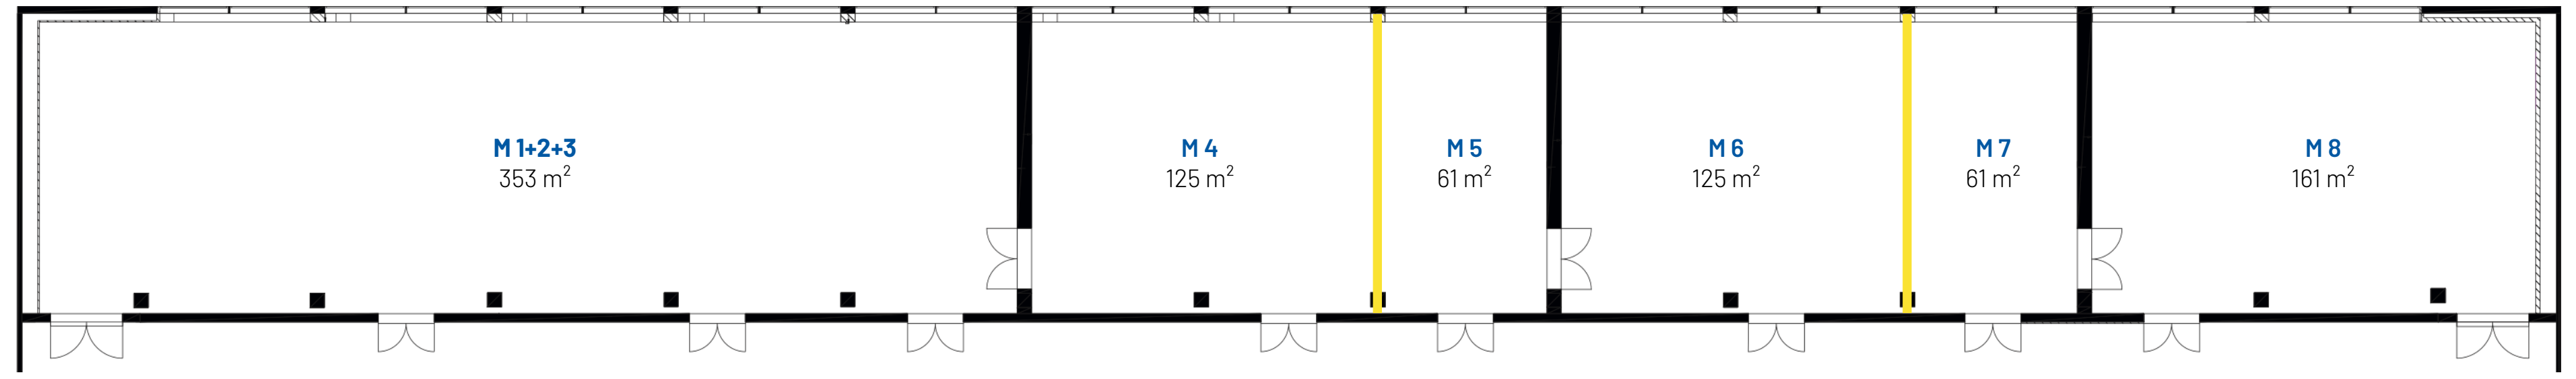

CityCube Berlin  
**Level 3, M rooms, details**  
*layout suggestion*  
*for your event*

maximum total capacity  
 800 pax

flexible partition walls

Seating in rows	Seating at tables	U-shape seating
M1+2+3: 316 pax	M1+2+3: 159 pax	M1+2+3: 90 pax
M4: 88 pax	M4: 42 pax	M4: 30 pax
M5: 45 pax	M5: 18 pax	M5: 22 pax
M6: 88 pax	M6: 42 pax	M6: 30 pax
M7: 45 pax	M7: 18 pax	M7: 23 pax
M8: 128 pax	M8: 60 pax	M8: 38 pax